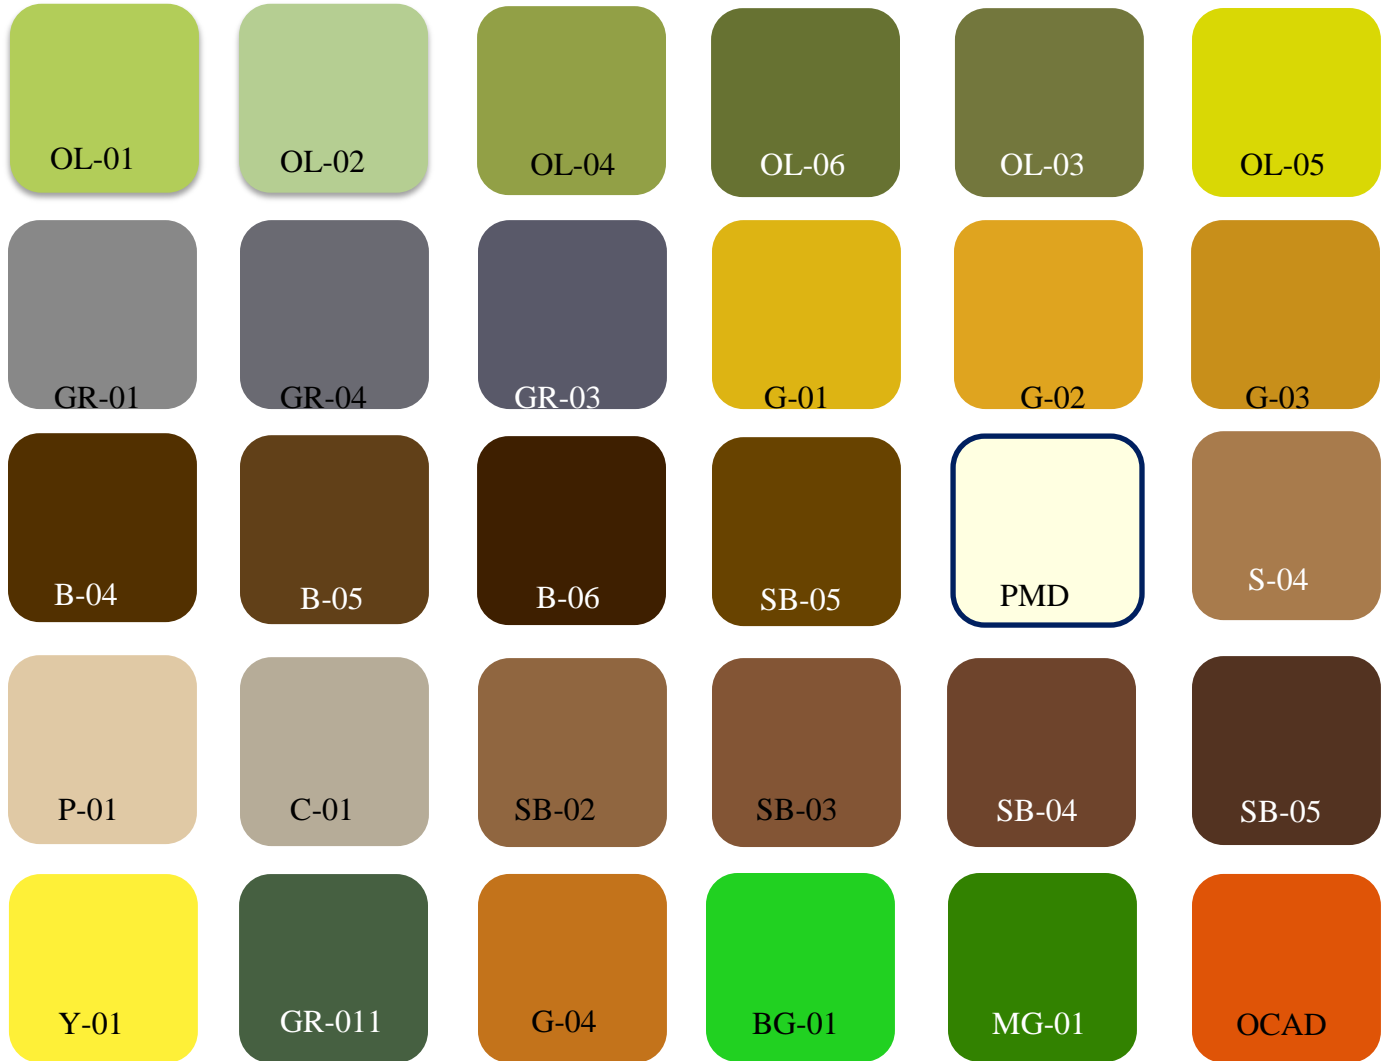

Stream Tender.Com - *Live Dub* - Color Chart

These colors are a general guide and do not represent the exact color of dubbing!

Buggy Blends

Attractor Colors